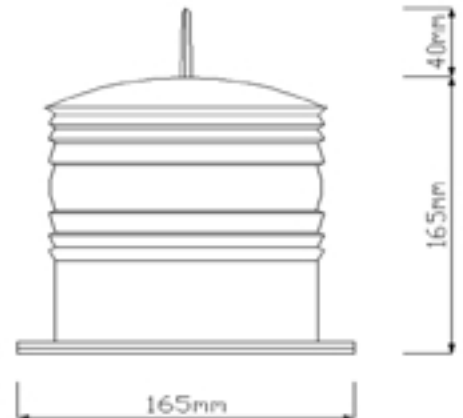

Technical Drawing & Specifications